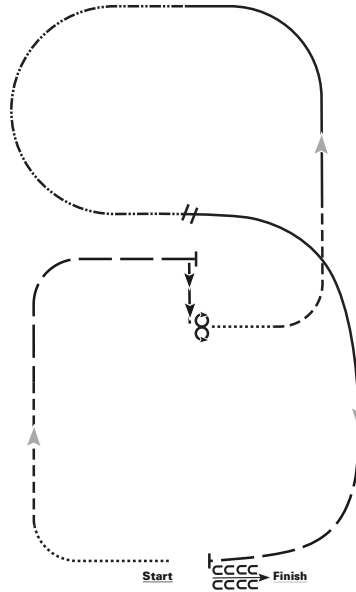

Ranch Riding Pattern #3

1. Walk to the left around corner of the arena
2. Trot
3. Extend alongside of the arena and around the corner to center
4. Stop, side pass right
5. 360° turn each direction (either way 1st)
6. Walk
7. Trot
8. Lope left lead
9. Extend the lope
10. Change leads (simple or flying)
11. Collect to the lope
12. Extend trot
13. Stop and back