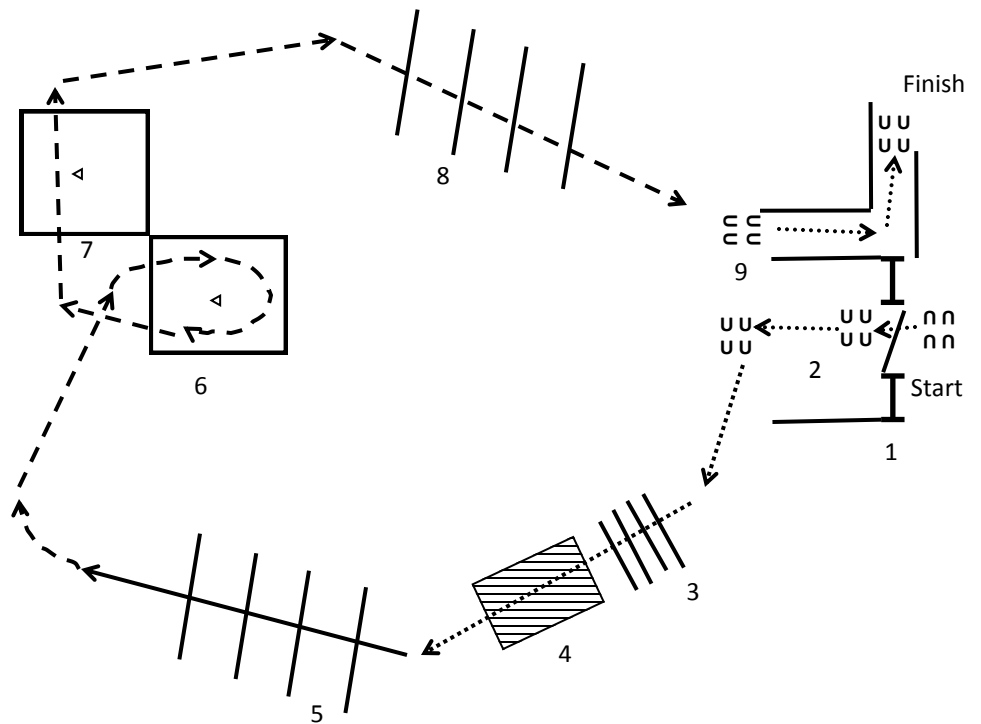

Spring Fling 2017

Trail: Classes 314—322

All Breed; Green classes; Novice classes; Amateur Solid classes

1. Left hand push gate
2. Side pass right between poles
3. Walk over the poles
4. Walk over the bridge
5. Lope RL over the poles
6. Trot into the lower box & right around the cone
7. Trot through the upper box
8. Trot over the poles to the back
9. Back the "L" out to finish

Trail: Classes 323—330

Youth; Solid Open; Amateur; All Age Open classes

1. Back the "L"
2. Lope LL over poles
3. Trot into the upper box & left around the cone
4. Trot into the lower box & right around the cone
5. Lope LL over the poles
6. Walk over bridge
7. Walk over poles
8. Side pass right between the poles
9. Right hand push gate & out to finish