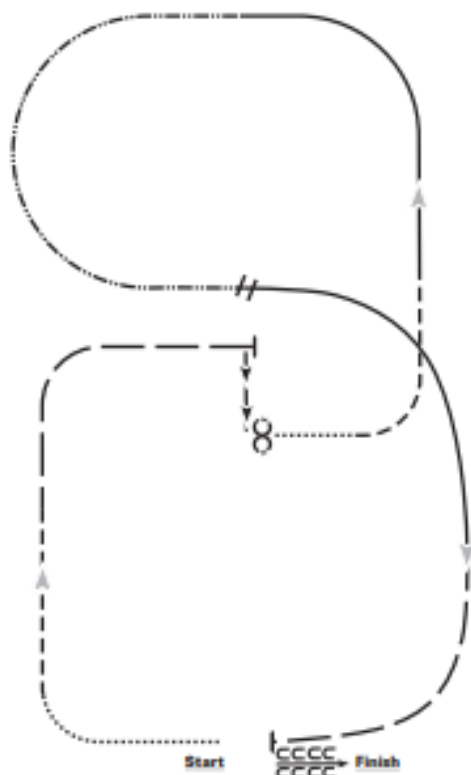

Spring Fling 2018

Ranch Riding Pattern #3

1. Walk to the left around corner of the arena
2. Trot
3. Extend alongside of the arena and around the corner to center
4. Stop, side pass right
5. 360 turn each direction (either way 1st)
6. Walk
7. Trot
8. Lope left lead
9. Extend the lope
10. Change leads (simple or flying)
11. Collect to the lope
12. Extend trot
13. Stop and back