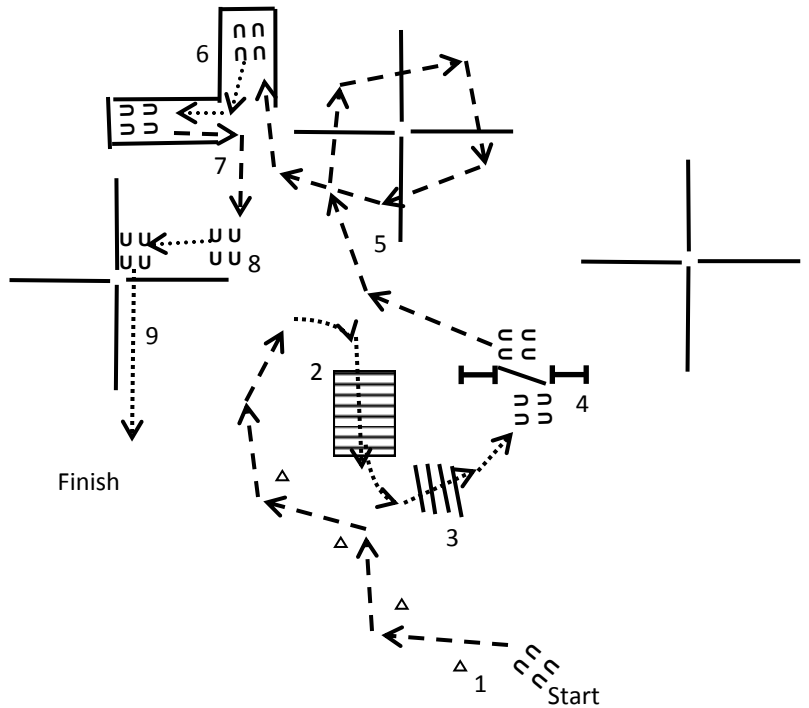

Spring Fling 2018

All In Hand & Walk/Trot Classes

1. Trot through the serpentine
2. Walk over the bridge
3. Walk over the poles
4. Left hand push gate
5. Trot right around & over the poles
6. Trot into the chute & back the "L"
7. Trot out off the chute to in front of the pole
8. Side pass right in front of the pole
9. Walk out over the pole to finish

All Ranch Horse Trail Classes

1. Trot through the serpentine
2. Walk over the bridge
3. Walk over the poles
4. Left hand push gate
5. Lope right around & over the 2 poles, continue lope right around over the 2 poles to the standard
6. Stop at the standard & drag the log in a right circle at a walk & hang the rope back on the standard
7. Trot over 2 poles & into the chute
8. Back the "L"
9. Trot out of the chute & stop in front of the pole
10. Side pass right in front of the pole
11. Walk out over the pole to finish