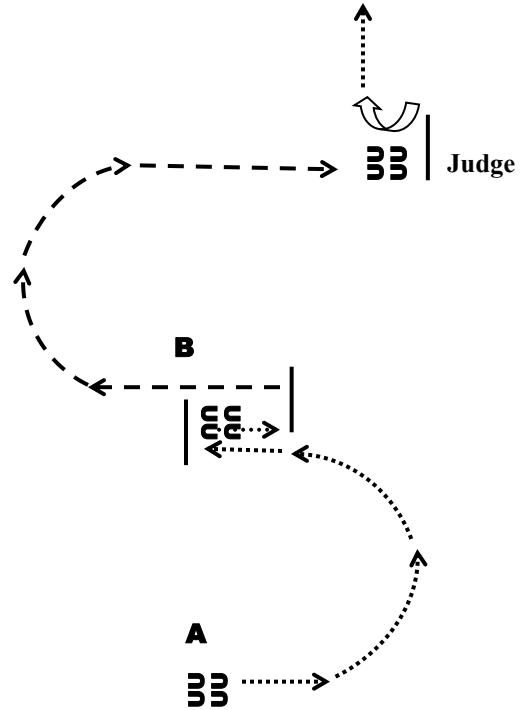

Color Spectacular Show 2018

Showmanship: All Walk/Trot Classes

Amateur will walk the entire pattern

1. Start at cone A, Walk 1/2 circle left to cone B
2. Stop at cone B & Back
3. Trot (Amt. Walk) past cone B & right towards the judge
4. Stop at the judge & set up for inspection
5. After inspection pivot 3/4 & walk out to finish the pattern

Showmanship: All Other Classes

1. Start at cone A, Trot 1/2 circle left to cone B
2. Stop at cone B & Back
3. Pivot 1 full turn
4. Trot past cone B & right towards the judge
5. Stop at the judge & set up for inspection
6. After inspection pivot 3/4 & walk out to finish the pattern