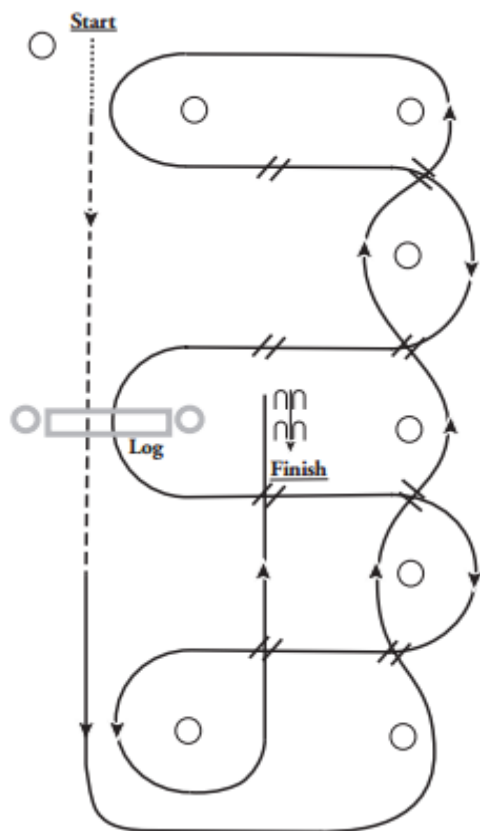

## All Western Riding Pattern #1

1. Walk at least 15' and jog over log.
2. Transition to lope and lope around end.
3. First line change.
4. Second line change.
5. Third line change.
6. Fourth line change and lope around the end of arena.
7. First crossing change.
8. Second crossing change.
9. Lope over log.
10. Third crossing change.
11. Fourth crossing change.
12. Lope up the center, stop and back.